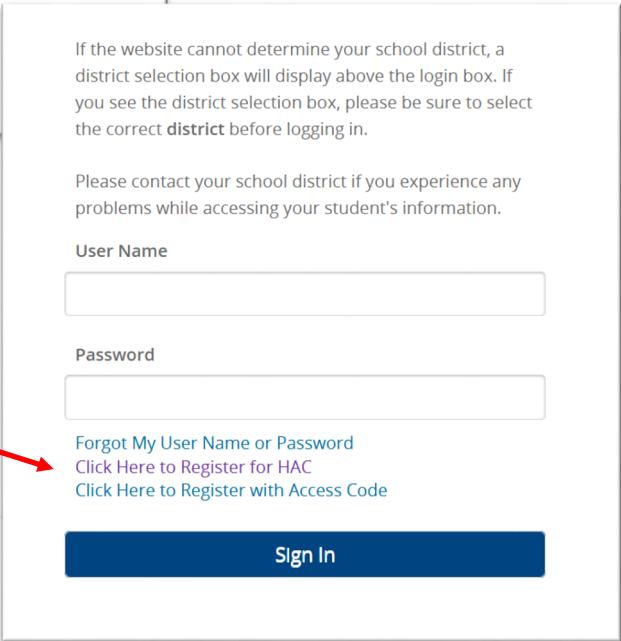

DIRECTIONS FOR PARENTS TO LOG INTO **GRADEBOOK** and **VIEW GRADES**

GO TO SCHOOL WEBSITE and LOOK FOR "PARENT PORTAL" AND CLICK ON THAT SQUARE

CLICK HERE

CLICK HERE

Complete

Unregistered Guardians and Students:

For an account to be created for you within the Home Access Center (HAC), please be sure to complete and return the "Emergency Care" cards provided to all students at the beginning of each school year or upon registration within the District. If you have had a change in the registered email, please contact your student(s) building secretaries to update the system.