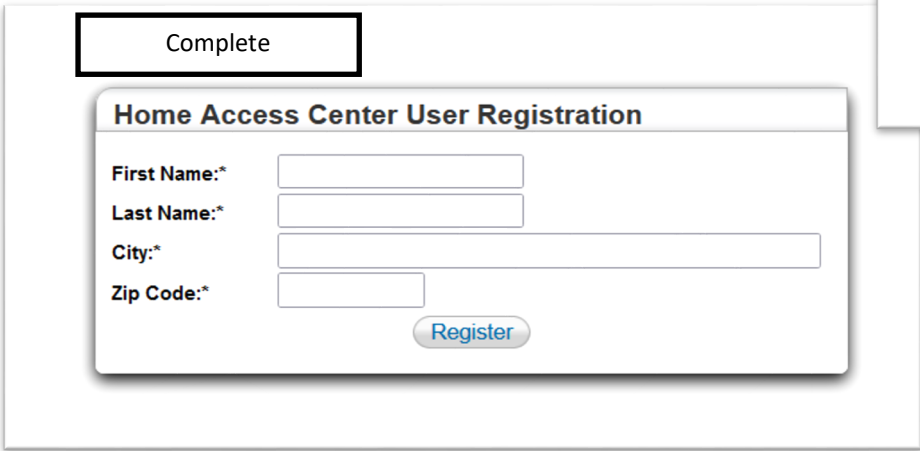

DIRECTIONS FOR PARENTS TO LOG INTO **GRADEBOOK** and **VIEW GRADES**

GO TO SCHOOL WEBSITE and LOOK FOR "PARENT PORTAL" AND CLICK ON THAT SQUARE

CLICK HERE

CLICK HERE

Complete

Unregistered Guardians and Students:

For an account to be created for you within the Home Access Center (HAC), please be sure to complete and return the "Emergency Care" cards provided to all students at the beginning of each school year or upon registration within the District. If you have had a change in the registered email, please contact your student(s) building secretaries to update the system.