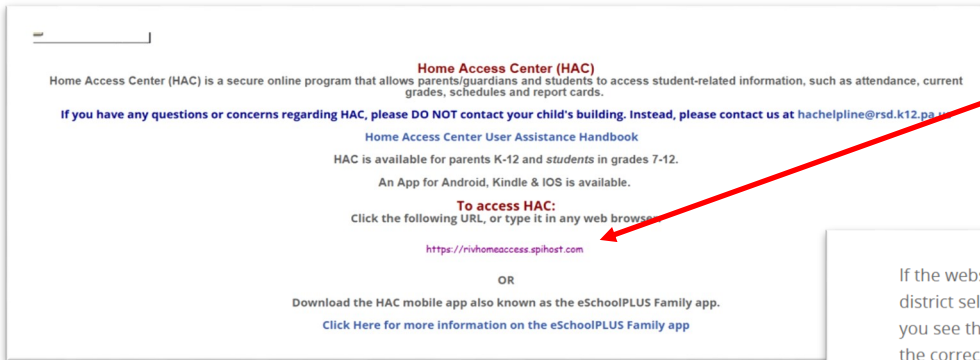

DIRECTIONS FOR PARENTS TO LOG INTO **GRADEBOOK** and **VIEW GRADES**

GO TO SCHOOL WEBSITE and LOOK FOR "PARENT PORTAL" AND CLICK ON THAT SQUARE

CLICK HERE

CLICK HERE

Complete

Unregistered Guardians and Students:

For an account to be created for you within the Home Access Center (HAC), please be sure to complete and return the "Emergency Care" cards provided to all students at the beginning of each school year or upon registration within the District. If you have had a change in the registered email, please contact your student(s) building secretaries to update the system.